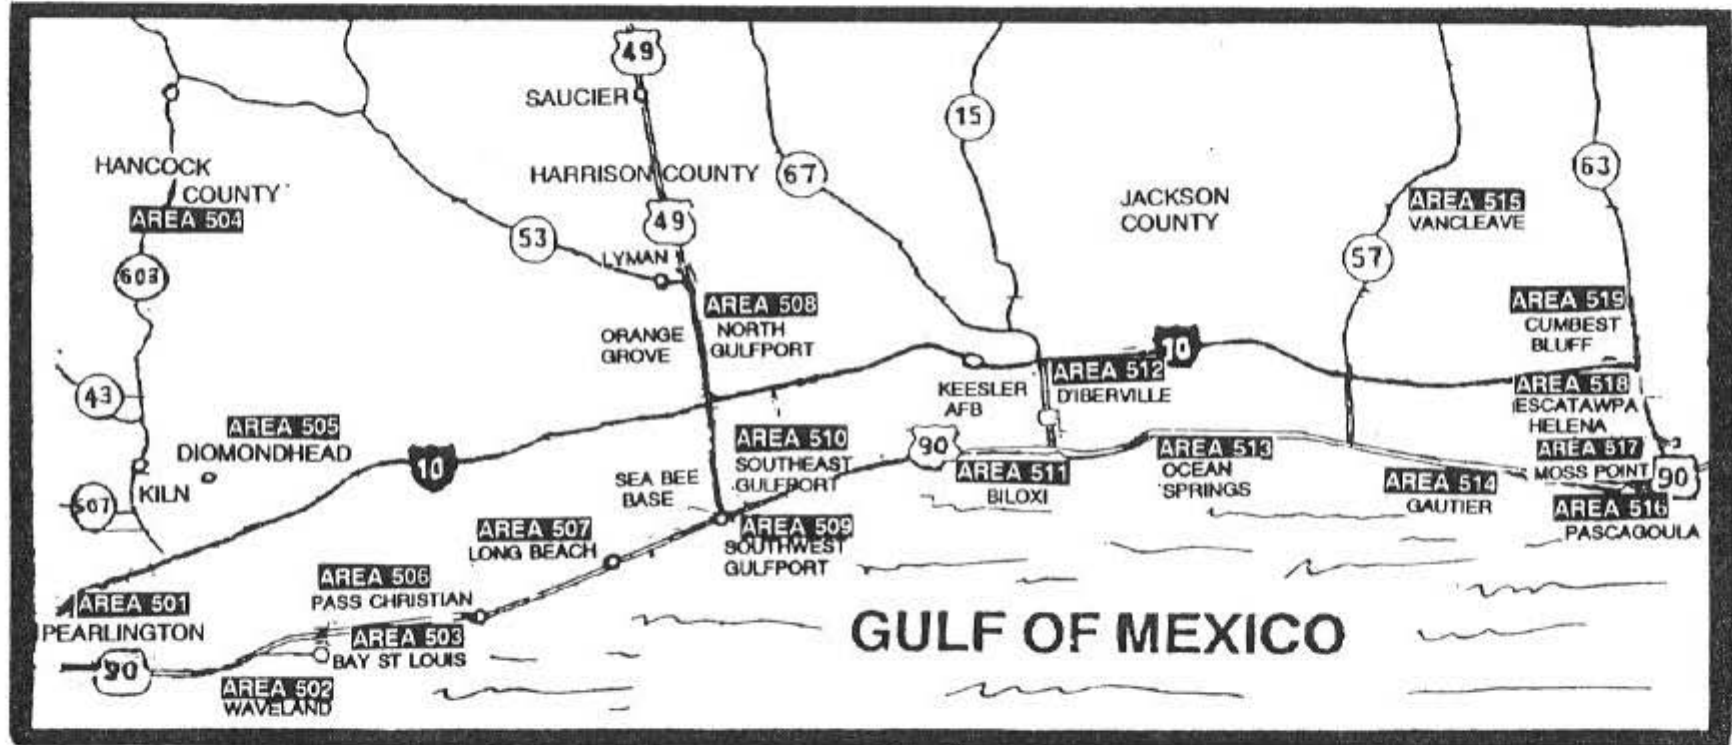

GULF COAST MLS AREAS

Map Key = A32

PEARL RIVER COUNTY, MISSISSIPPI - AREA 530